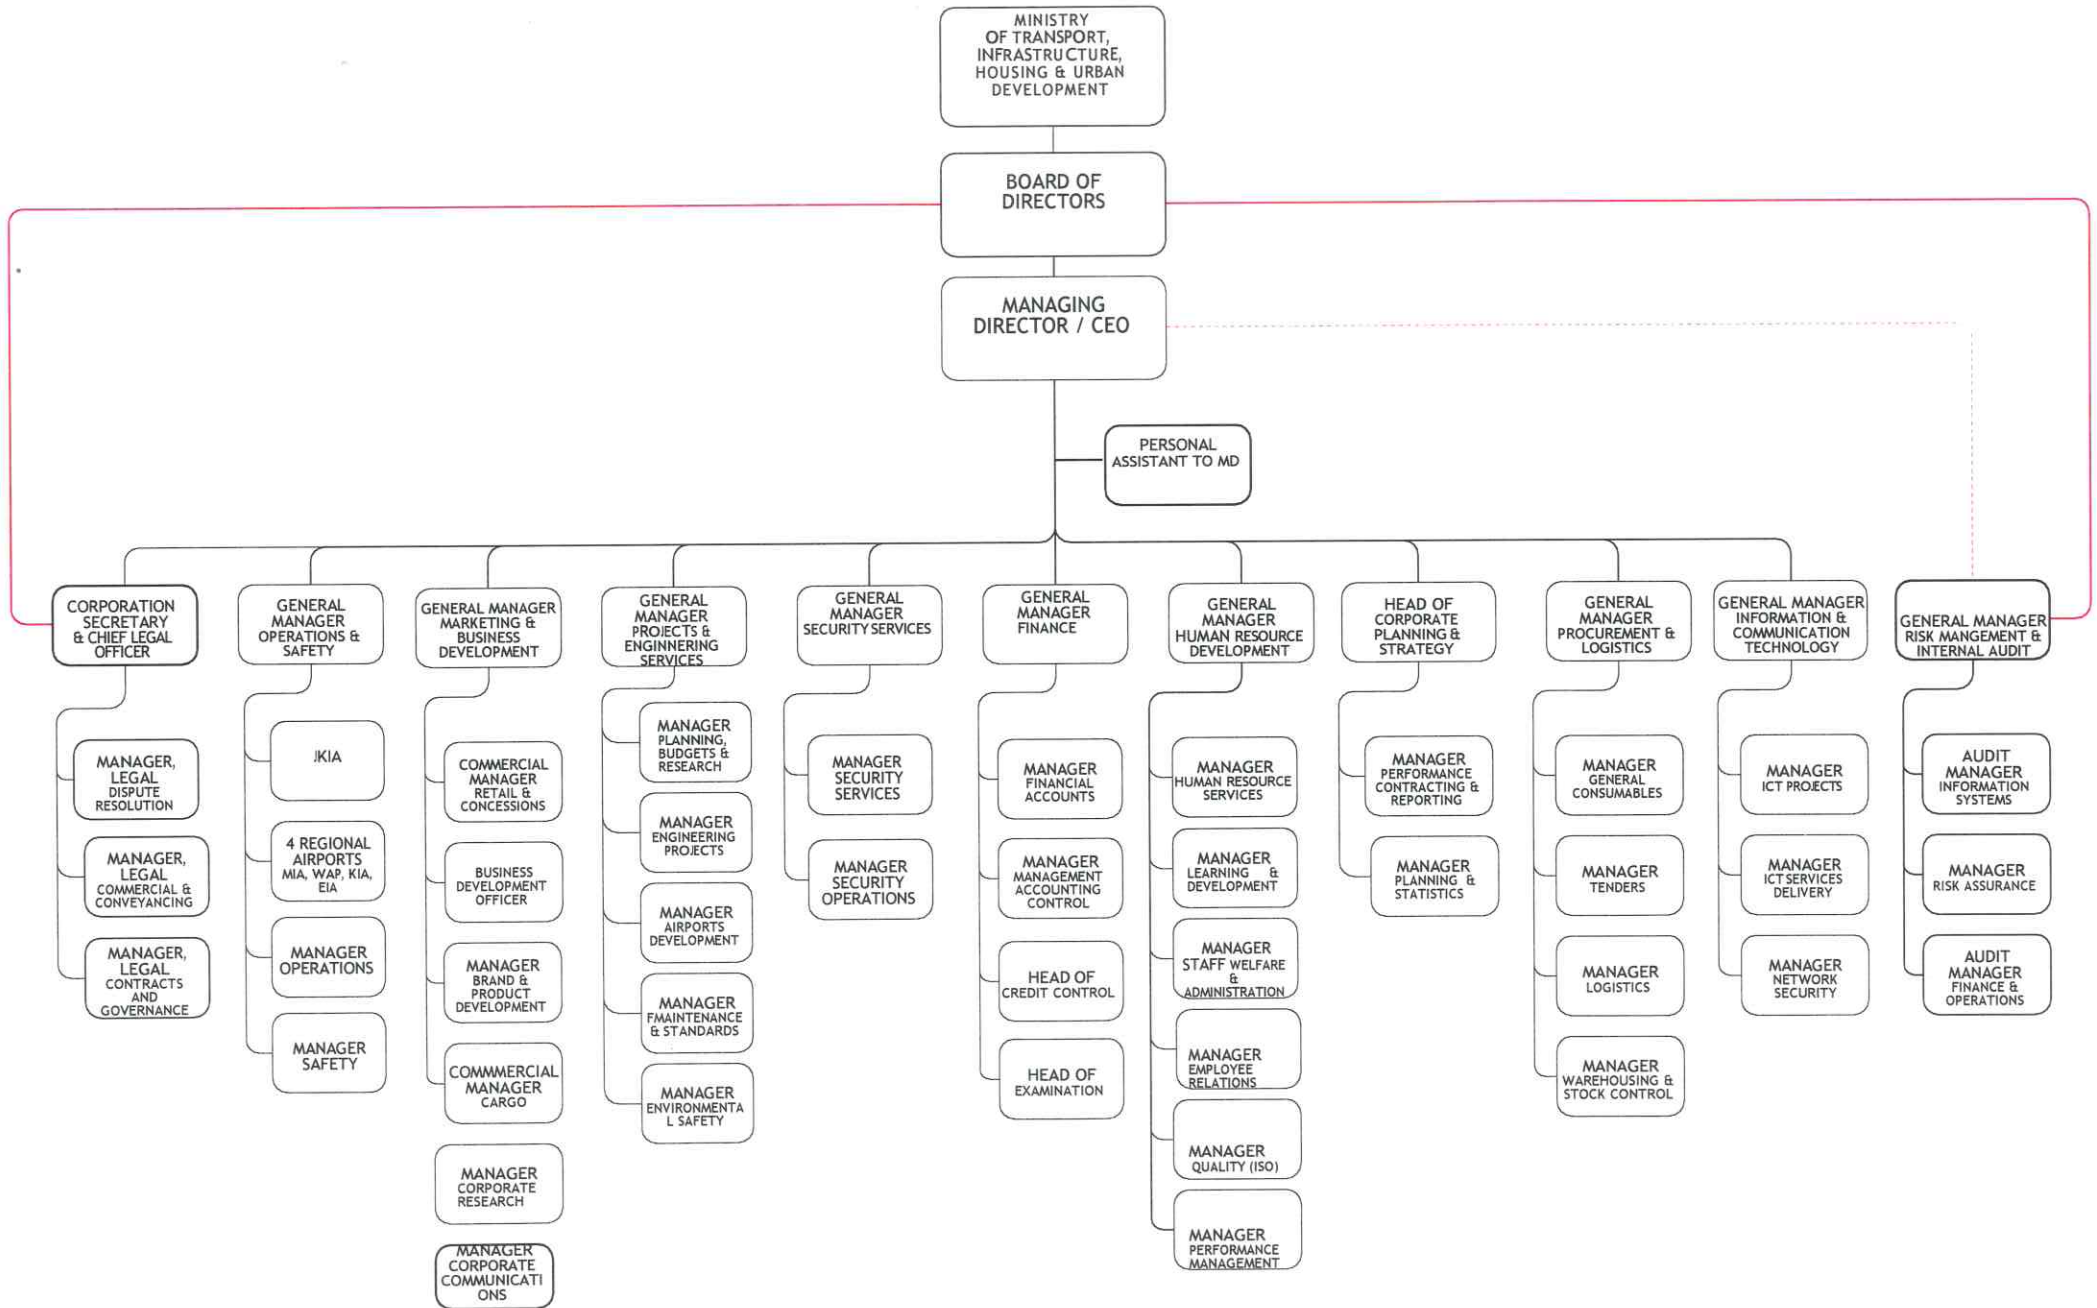

# ORGANIZATIONAL STRUCTURE KENYA AIRPORTS AUTHORITY

<b>GRADE</b>	<b>DESIGNATION</b>	<b>SALARY SCALE</b>
10	Chief Executive Officer (CEO)/ Managing Director (MD)	Negotiated Salary
9	General Managers	293,933.00 – 596,120.00
8	Senior Managers	210,185.00 – 502,887.00
7	Managers	174,727.00 – 453,965.00
6	Officers	94,017.00 – 323,687.00
5	Supervisors	53,724.00 – 166,544.00
4	Operatives	34,365.00 – 84,059.00
3	Support Staff	24,647.00 – 52,179.00
2	Support Staff	20,101.00 – 39,472.00
1	Office Assistant	16,996.00 – 30,030.00